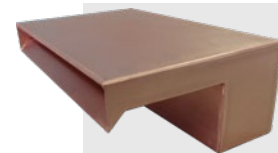

Trex® Outdoor Fire & Water™

Copper spillways are a fantastic way to add a whole new level of elegant design to a backyard environment.

Integrate with walls and garden structures for an endless variety of creative options. Utilize for water features or spillover applications.

- *Endless creative installation options*
- *Five styles options*
- *Premium grade copper patinas naturally for a unique, beautiful look*

SMOOTH
FLOW

RADIUS

U-SHAPE

WALL
MOUNTED
BOWL

CANNON

add a whole new level of
ELEGANT DESIGN

PRODUCT OPTIONS

SHAPE		SIZE & MATERIAL	
	Radius Spillway	6" W	Copper
	Radius Spillway	12" W	Copper
	Radius Spillway	24" W	Copper
	Smooth Flow Spillway	8" W	Copper
	Smooth Flow Spillway	12" W	Copper
	Smooth Flow Spillway	24" W	Copper
	U-Shape Spillway	6" W	Copper
	U-Shape Spillway	12" W	Copper
	Wall Mounted Bowl	24" W x 7" L	Copper
	Cannon Spillway	1.5" R x 12" L	Copper
	Cannon Spillway	2" R x 12" L	Copper
	Cannon Spillway	3" R x 12" L	Copper