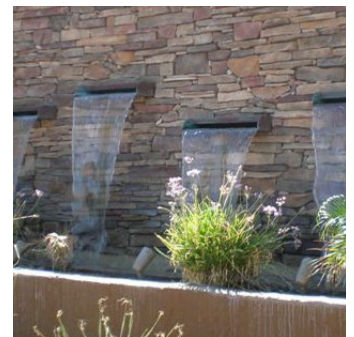

Trex® Outdoor Fire & Water™

Copper spillways are a fantastic way to add a whole new level of elegant design to a backyard environment.

Integrate with walls and garden structures for an endless variety of creative options. Utilize for water features or spillover applications.

- *Endless creative installation options*
- *Five styles options*
- *Premium grade copper patinas naturally for a unique, beautiful look*

SMOOTH
FLOW

RADIUS

U-SHAPE

WALL
MOUNTED
BOWL

CANNON

add a whole new level of
ELEGANT DESIGN