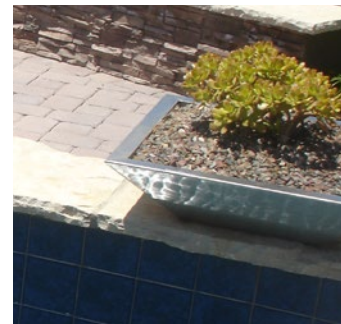

ARTISAN PLANTERS

Fire features make the night special, but the wonders of plants still own the day. Each is crafted with the same attention to detail, all-weather materials, and signature design touches. Create a permanent place for the beauty of flowers and foliage anywhere you desire.

- *Creates dramatic breaks in sight lines*
- *Designed to be the perfect match for outdoor fire pots and tables*
- *Accentuates and defines entrances*