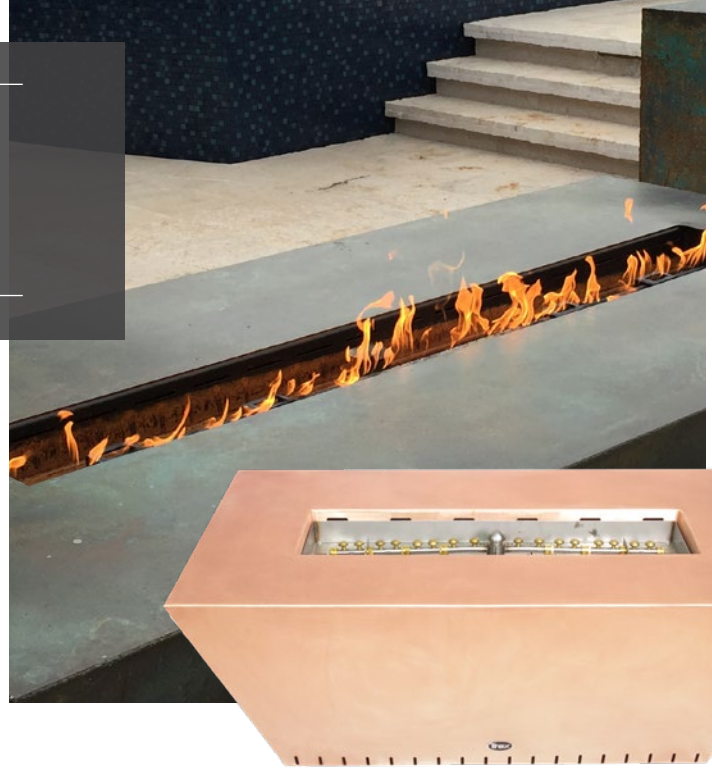

Trex® Outdoor Fire & Water™

Nothing elevates an outdoor living space quite as dramatically as a fire table. The beauty and permanence of this heirloom quality table is an anchor for a complete outdoor design.

While the quality is all Trex, the style will be all you.

- *Create the center of a design with round, square and rectangle table options*
- *Fully TIG-welded and polished seams by highly skilled craftsmen*
- *Customize with a variety of colored glass or natural lava rocks*

ELEVATE

your outdoor space

PRODUCT OPTIONS

SHAPE	SIZE & MATERIAL	IGNITION	DESCRIPTION
Round	36" Diameter x 18" Tall x 8" Lip Copper	Manual	Round Fire Table, Manual Ignition
Round	36" Diameter x 18" Tall x 8" Lip Stainless Steel	Manual	Round Fire Table, Manual Ignition
Square	36" x 36" x 18" Tall x 8" Lip Copper	Manual	Square Fire Table, Manual Ignition
Square	36" x 36" x 18" Tall x 8" Lip Stainless Steel	Manual	Square Fire Table, Manual Ignition
Rectangle	48" x 24" x 18" Tall x 8" Lip Copper	Manual	Rectangle Fire Table, Manual Ignition
Rectangle	48" x 24" x 18" Tall x 8" Lip Stainless Steel	Manual	Rectangle Fire Table, Manual Ignition
Round	36" Diameter x 18" Tall x 8" Lip Copper	Automatic	Round Fire Table, Auto Ignition
Round	36" Diameter x 18" Tall x 8" Lip Stainless Steel	Automatic	Round Fire Table, Auto Ignition
Square	36" x 36" x 18" Tall x 8" Lip Copper	Automatic	Square Fire Table, Auto Ignition
Square	36" x 36" x 18" Tall x 8" Lip Stainless Steel	Automatic	Square Fire Table, Auto Ignition
Rectangle	48" x 24" x 18" Tall x 8" Lip Copper	Automatic	Rectangle Fire Table, Auto Ignition
Rectangle	48" x 24" x 18" Tall x 8" Lip Stainless Steel	Automatic	Rectangle Fire Table, Auto Ignition