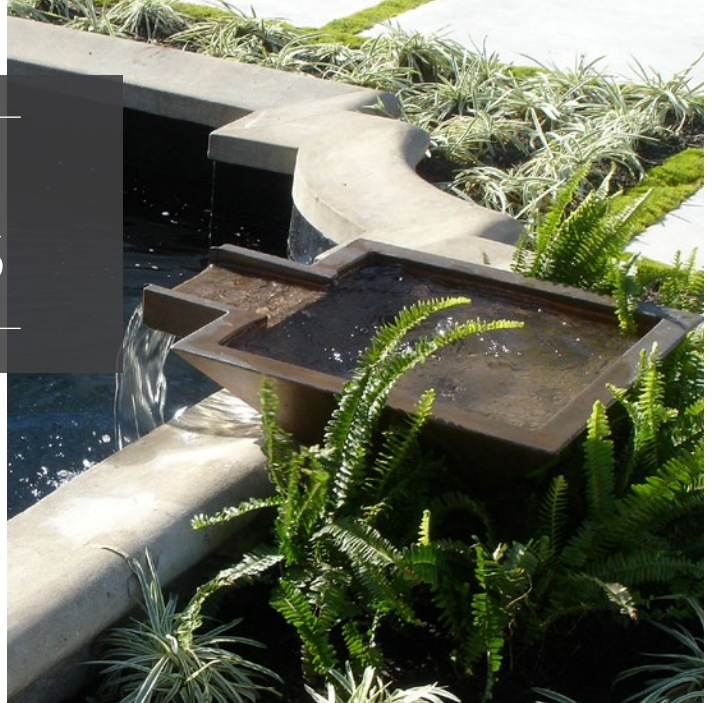

SPILLWAY BOWLS

Water Spillway Bowls are designed for functionality and aesthetic appeal. Water fills and swirls inside the bowl, flowing over the integrated spillover.

Fill with glass or rock or go all natural with a completely water-filled bowl. Whatever you decide, you can be sure the final design will be made to impress.

- *Versatile style complements any backyard and garden landscape*
- *Fill with glass or rock for even more style, or leave empty for a clean look*
- *Round and square shape options*

a strong statement

MADE TO IMPRESS

PRODUCT OPTIONS

SHAPE	SIZE & MATERIAL	DESCRIPTION
■ Square	28" x 12" Copper	28" Square Water Spillway Bowl
■ Square	28" x 12" Stainless Steel	28" Square Water Spillway Bowl
● Round	28" x 12" Copper	28" Round Water Spillway Bowl
● Round	28" x 12" Stainless Steel	28" Round Water Spillway Bowl